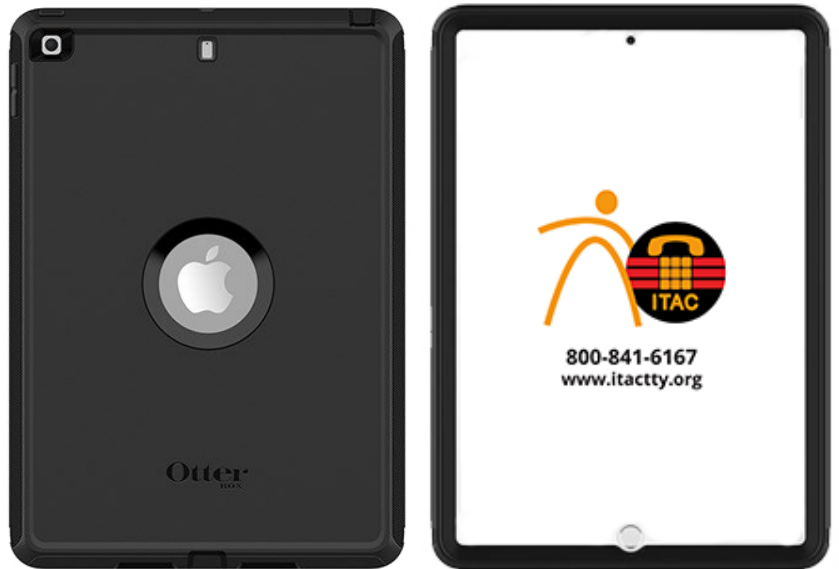

Apple iPad® for Speech Clients with Otterbox™ and Select AAC Apps Installed

Distributed by

1081 West Innovation Drive, Kearney, MO 64060
Toll Free (888) 515-8120
www.teltex.com